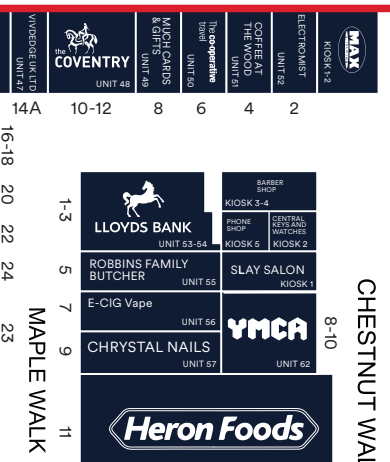

CHELMSLEY CIRCLE

CEOLMUND CRES

CHELMSLEY ROAD

CHELMSLEY WOOD SHOPPING CENTRE

GREENWOOD WAY

GREENWOOD SQUARE

GREENWOOD WAY

CHELMSLEY CIRCLE

CHELMSLEY CIRCLE